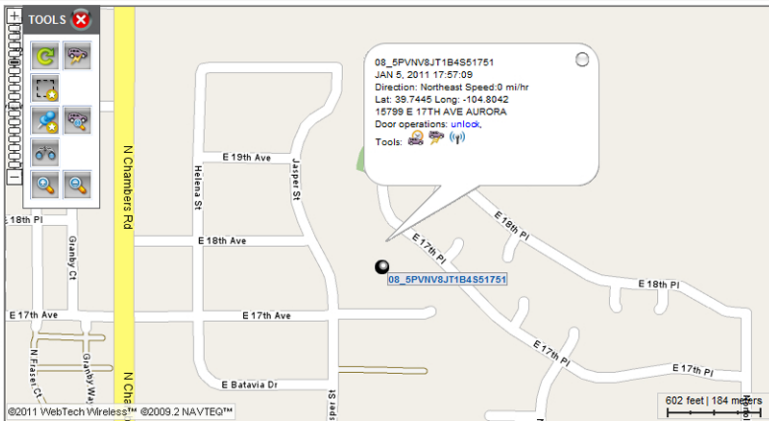

OPTIONS ? +

VEHICLE STATUS

NAME	LAST UPDATE	SPEED	DIRECTI...
08_5PVNV8JT1B4S5...	2011-01-05 17:57:09	0	NE